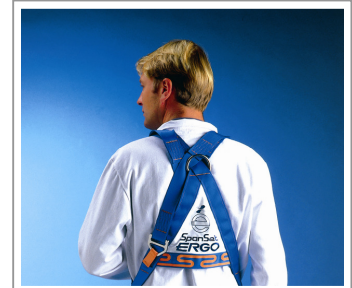

Special Offer TP01 – Confined Space Equipment

Globestock G-Tripod & 14 Metre G-Saver II

Rescue G-Tripod

The aluminium tripod has 3 overhead pulleys allowing for the fitment of winches and fall arresters simultaneously. It has telescopic legs with four adjustment points on each leg. Meets EN795.

G-Saver II Fall Arrest Retrieval Block

An aluminium housed block with a 14m steel cable, two way winding recovery. Meets EN360 & EN1496

Offer price: £995.00 + VAT

Total Protection 2 Point Rescue Harness

Designed with the wearer in mind; Manufactured in high tenacity polyester it is lightweight, strong and secure simple to use full body harness with stainless steel front, rear and rescue fittings, easy to put on and comfortable for the wearer. Adjustable leg loops, shoulders & chest.

CE Approved to EN 361 & EN 1497

Offer Price: £49.00 + VAT

MSA Altair 4 Multi-Gas Detector

A reliable multi-gas detector that measures O₂, H₂S, CO and combustible gas. Besides being one of the most compact multi-gas detectors available, it has an extremely durable rubberized housing and is very easy to use. The ALTAIR comes with **MotionAlert** – a unique feature in the world of portable gas detection. The detector's alarm is triggered if the user remains motionless, alerting those nearby. The InstantAlert alarm allows the user to manually activate the detector's alarm system. It is a standard feature across the ALTAIR 4 range.